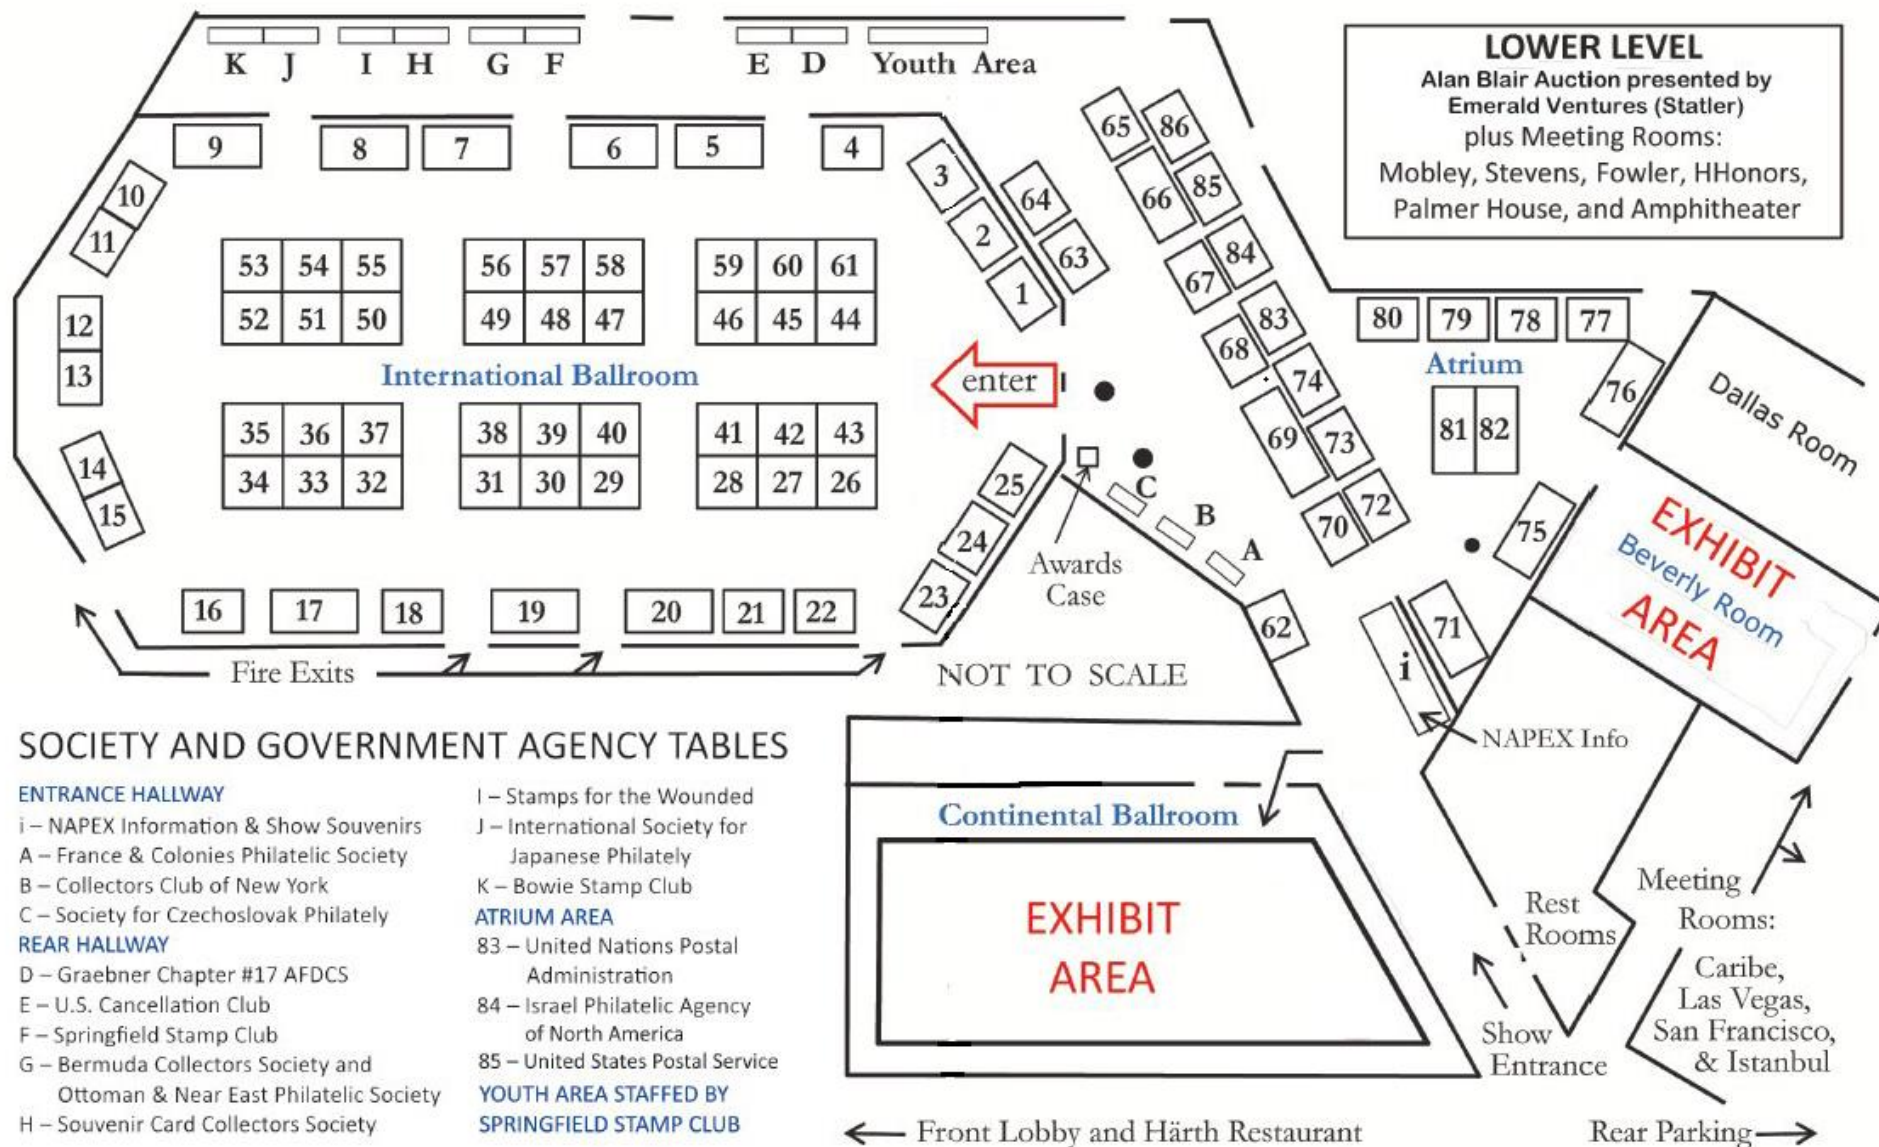

NAPEX 2020 Floor Plan

Hilton McLean Tysons Corner, Virginia

SOCIETY AND GOVERNMENT AGENCY TABLES

ENTRANCE HALLWAY

i – NAPEX Information & Show Souvenirs

A – France & Colonies Philatelic Society

B – Collectors Club of New York

C – Society for Czechoslovak Philately

REAR HALLWAY

D – Graebner Chapter #17 AFDCS

E – U.S. Cancellation Club

F – Springfield Stamp Club

G – Bermuda Collectors Society and Ottoman & Near East Philatelic Society

85 – United States Postal Service

YOUTH AREA STAFFED BY
SPRINGFIELD STAMP CLUB

← Front Lobby and Härth Restaurant

→ Rear Parking →