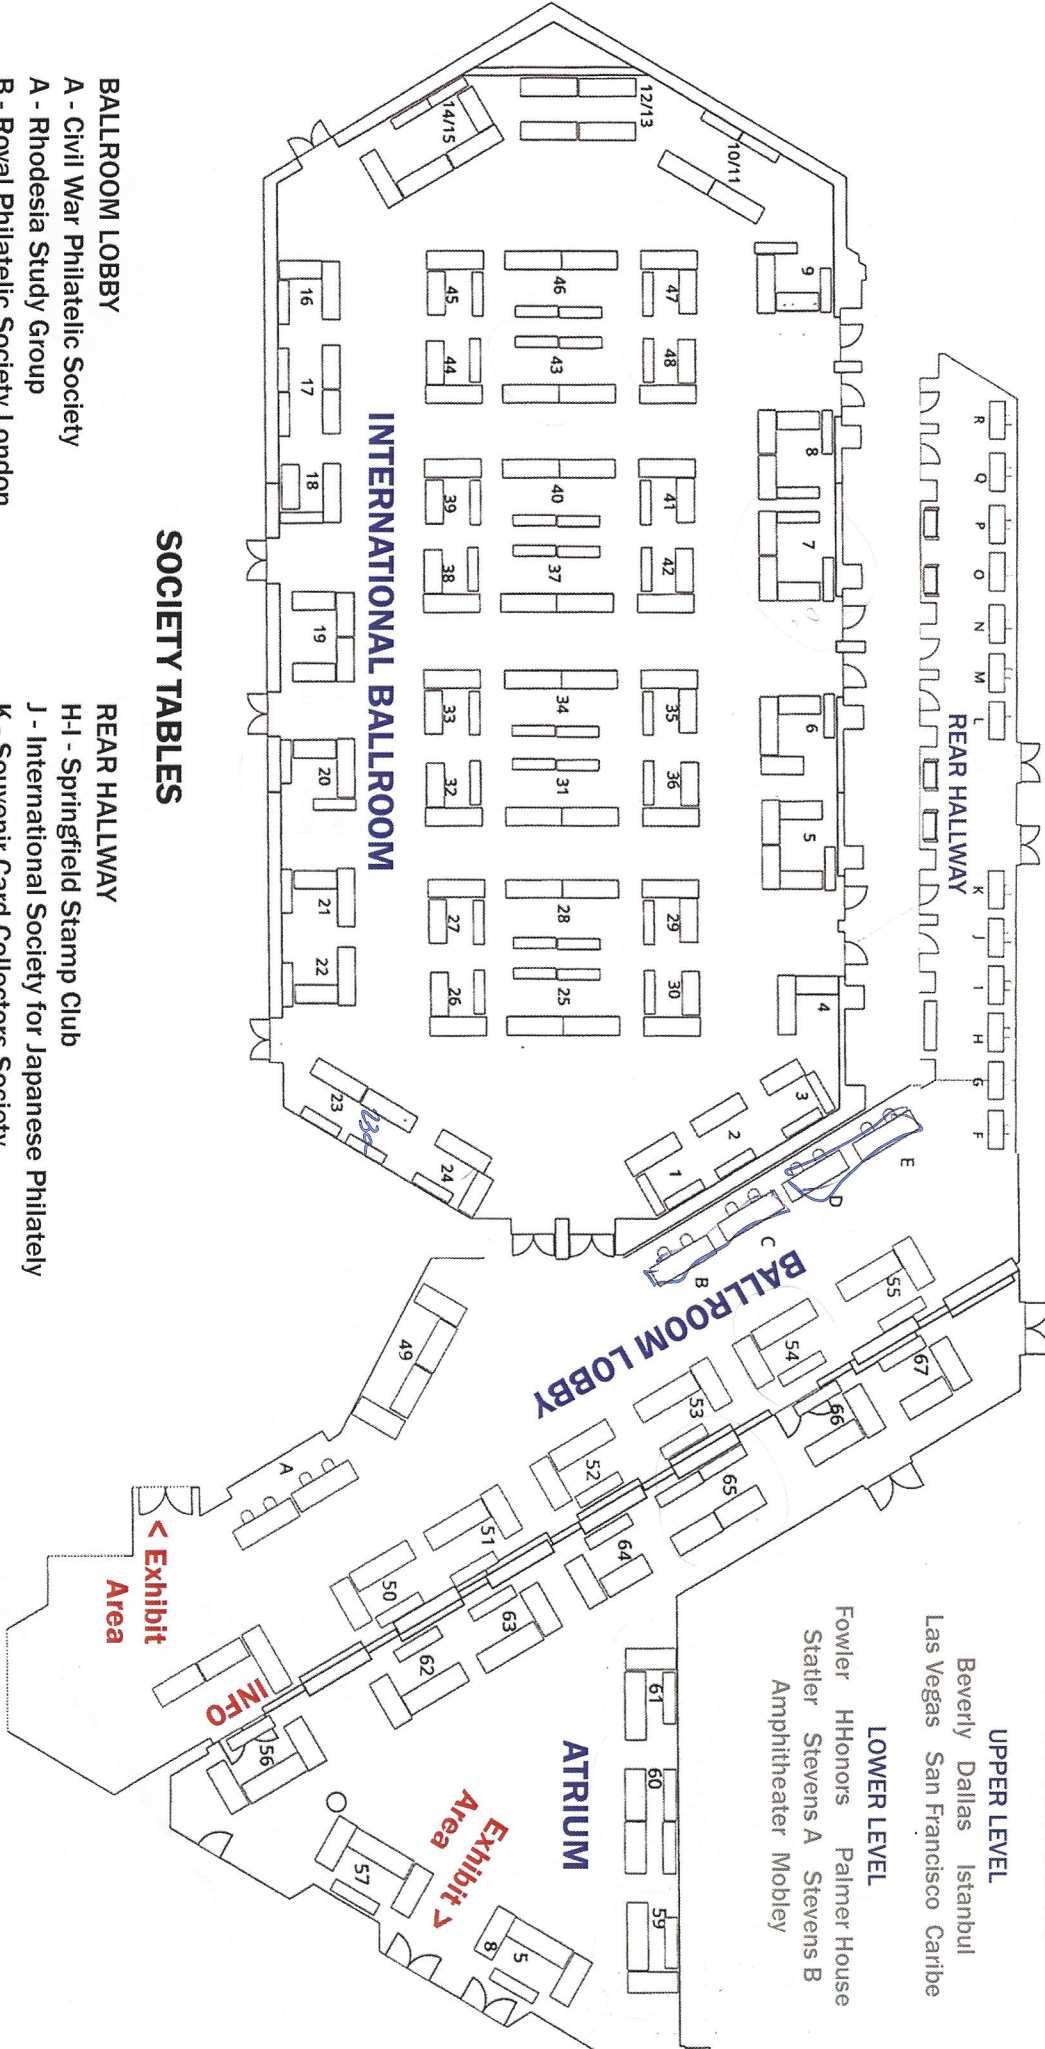

NAPEX 2023 Floor Plan

Hilton McLean Tysons Corner

MEETING ROOMS

UPPER LEVEL

Beverly Dallas Istanbul
Las Vegas San Francisco Caribe

LOWER LEVEL

Fowler HHonors Palmer House
Stattler Stevens A Stevens B
Amphitheater Mobley

SOCIETY TABLES

BALLROOM LOBBY

- A - Civil War Philatelic Society
- A - Rhodesia Study Group
- B - Royal Philatelic Society London
- C - U.S. Possessions Philatelic Society
- D - International Philippine Philatelic Society
- E - Ottoman and Near East Philatelic Society
- F-G - NAPEX Youth Booth

< Exhibit Area

Rest Rooms >
and Exit

< Hotel Lobby
and Restaurant