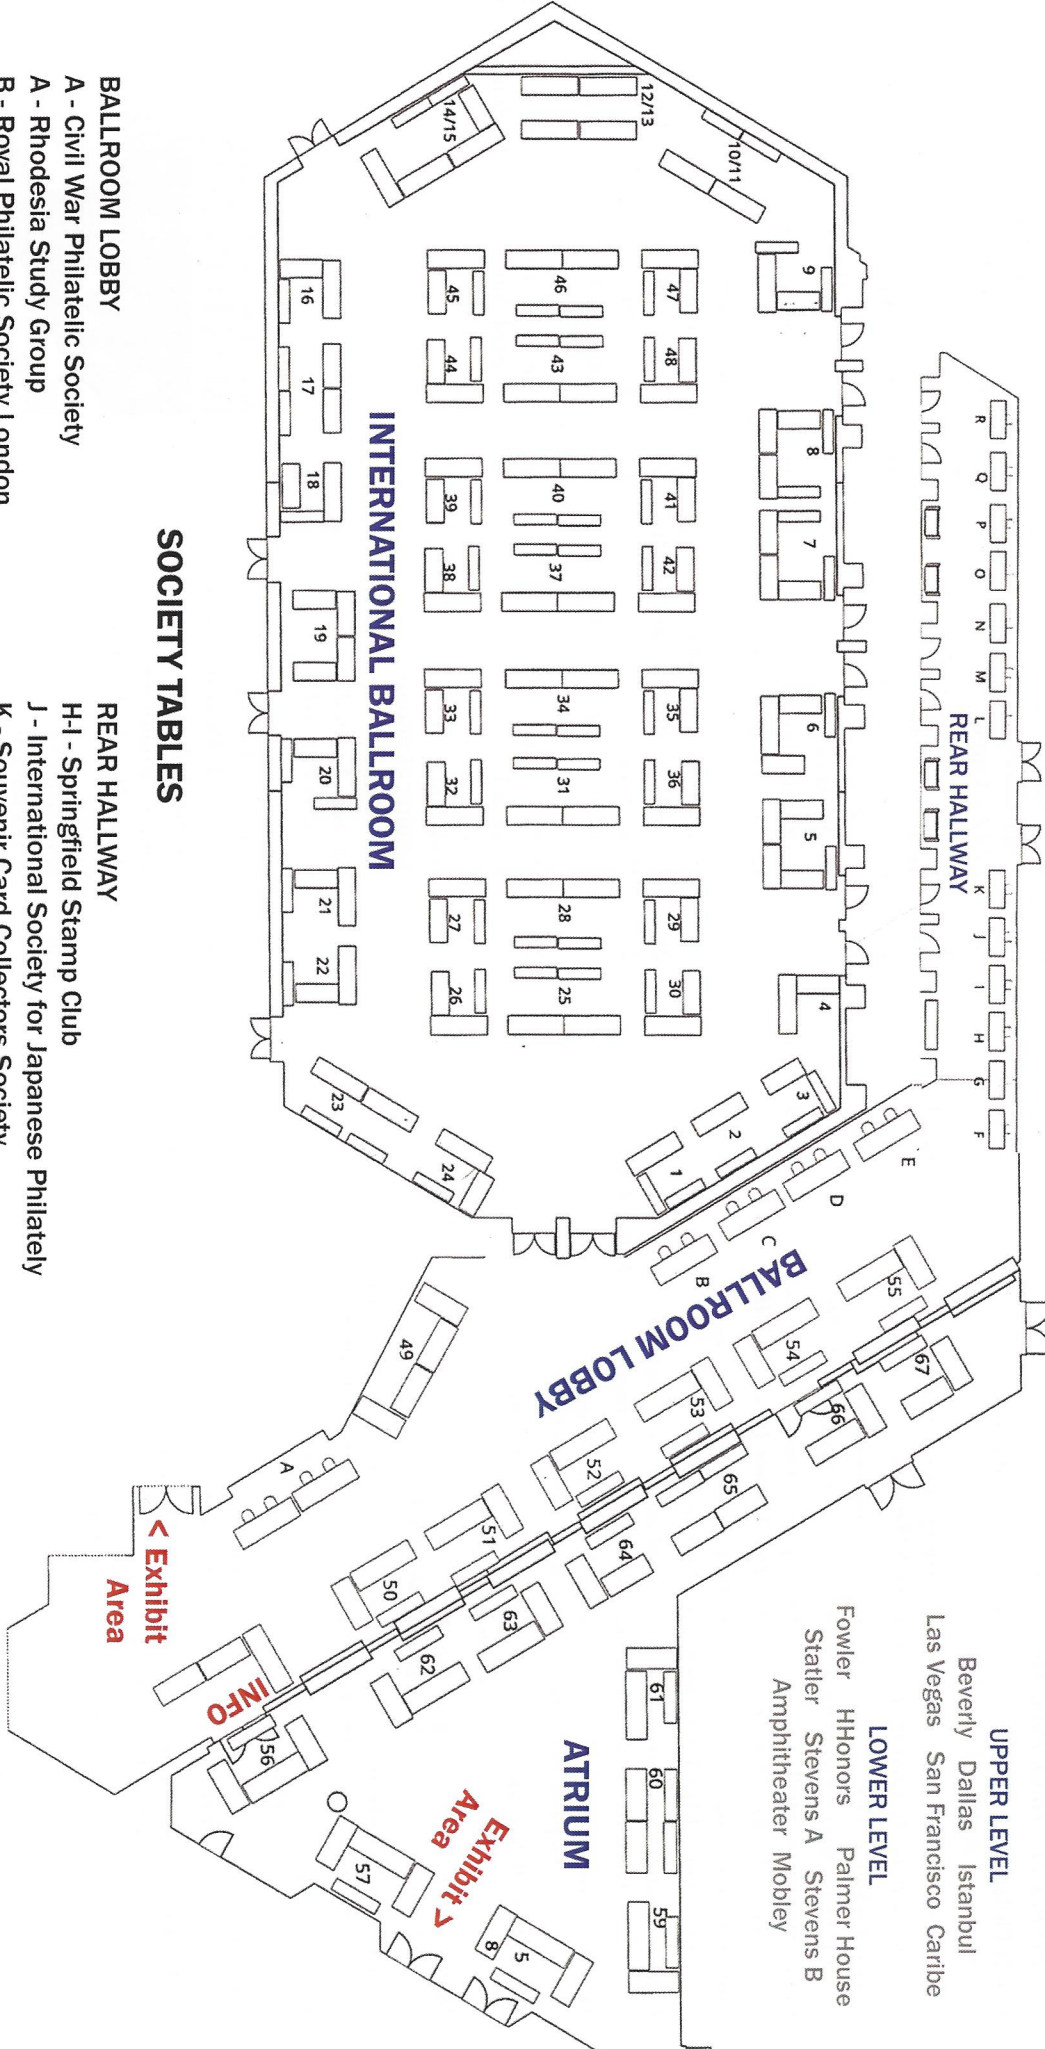

NAPEX 2024 Floor Plan

Hilton McLean Tysons Corner

MEETING ROOMS

UPPER LEVEL

Beverly Dallas Istanbul
Las Vegas San Francisco Caribe

LOWER LEVEL

Fowler HHonors Palmer House
Statter Stevens A Stevens B
Amphitheater Mobley

SOCIETY TABLES

BALLROOM LOBBY

- A - Civil War Philatelic Society
- A - Rhodesia Study Group
- B - Royal Philatelic Society London
- C - U.S. Possessions Philatelic Society
- D - International Philippine Philatelic Society
- E - Ottoman and Near East Philatelic Society
- F-G - NAPEX Youth Booth

< Exhibit Area

Exhibit Area >

INFO

Rest Rooms > and Exit

< Hotel Lobby and Restaurant