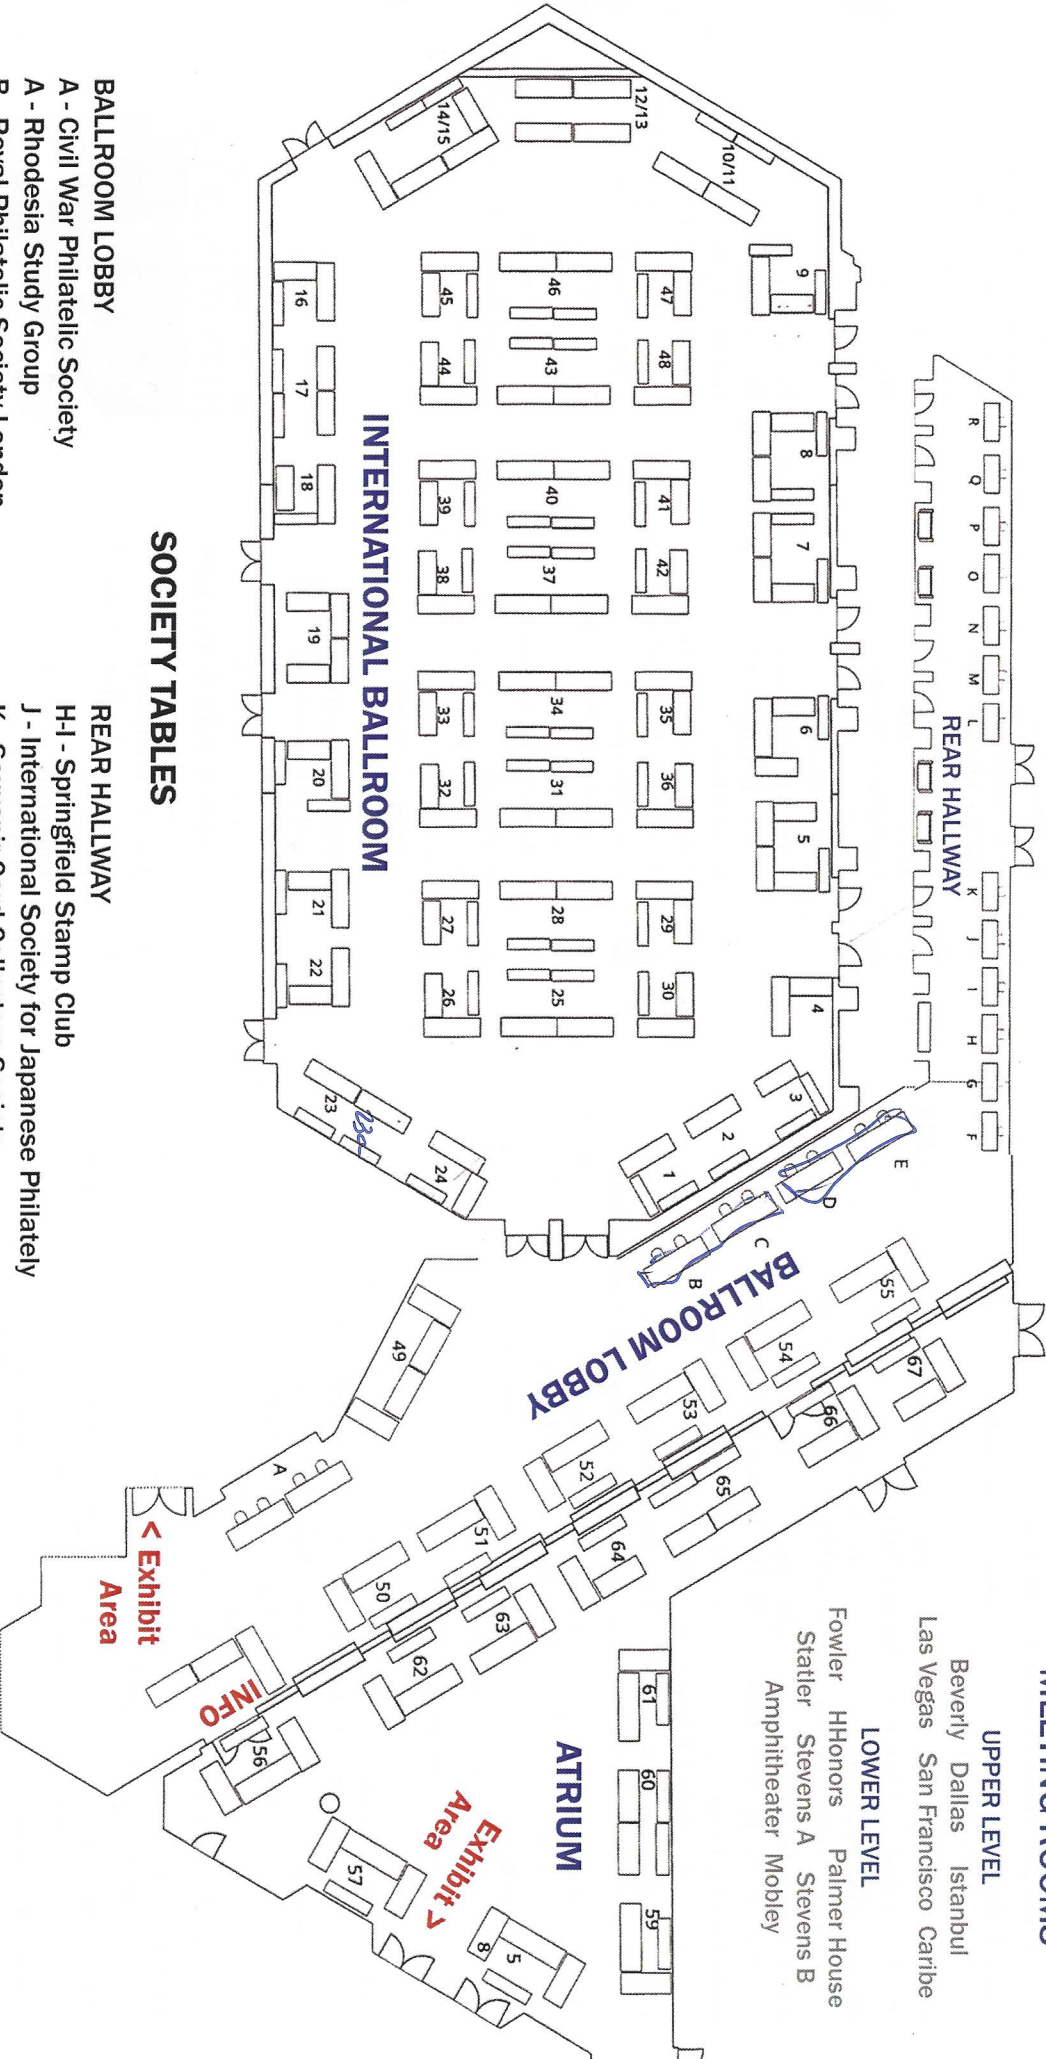

NAPEX 2022 Floor Plan

Hilton McLean Tysons Corner

MEETING ROOMS

UPPER LEVEL

Beverly Dallas Istanbul
Las Vegas San Francisco Caribe

LOWER LEVEL

Fowler HHonors Palmer House
Stalter Stevens A Stevens B
Amphitheater Mobley

SOCIETY TABLES

REAR HALLWAY

- H-1 - Springfield Stamp Club
- J - International Society for Japanese Philately
- K - Souvenir Card Collectors Society
- L-M - AFDGS Graebner Chapter #17
- N - Ukraine Philatelic and Numismatic Society
- P-R - Stamps for the Wounded

BALLROOM LOBBY

- A - Civil War Philatelic Society
- A - Rhodesia Study Group
- B - Royal Philatelic Society London
- C - U.S. Possessions Philatelic Society
- D - International Philippine Philatelic Society
- E - Ottoman and Near East Philatelic Society
- F-G - NAPEX Youth Booth

- > Rest Rooms >
- < Hotel Lobby and Restaurant